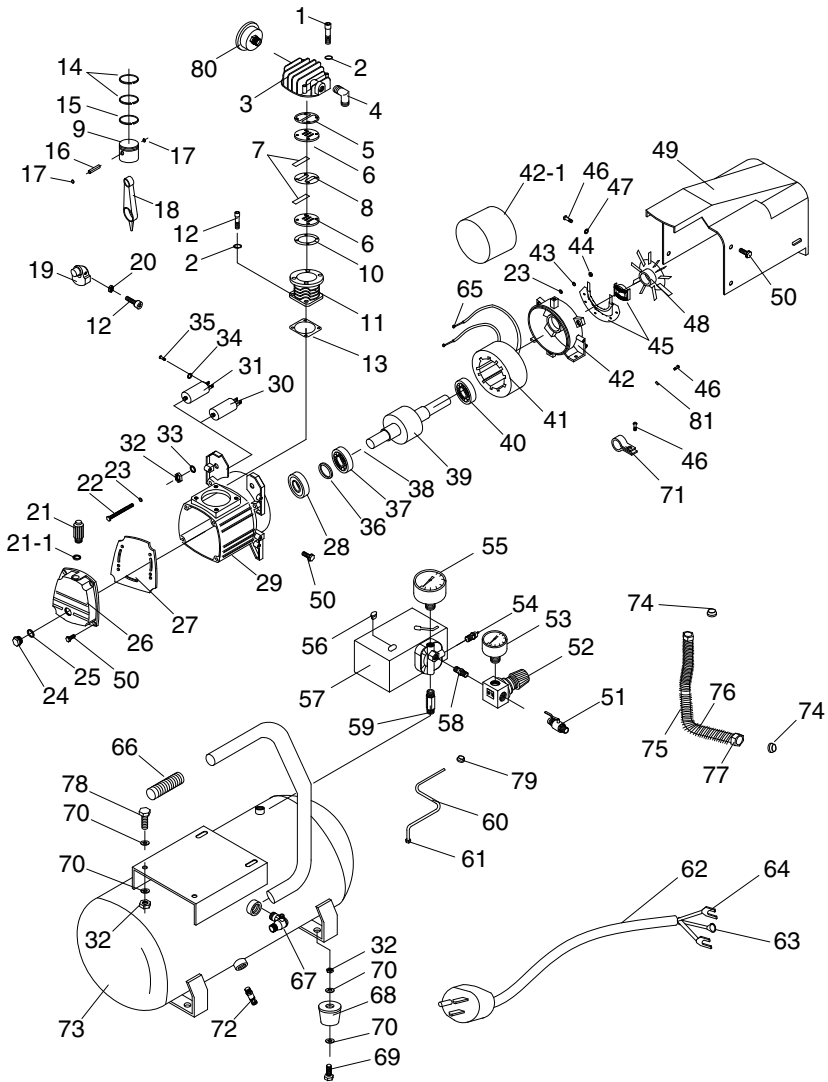

G0465 Parts Breakdown

G0465 Parts List

REF	PART #	DESCRIPTION
1	PSB07M	CAP SCREW M6-1 X 30
2	PLW03M	LOCK WASHER 6MM
3	P0465003	CYLINDER HEAD
4	P0465004	EXHAUST ELBOW 3/8 X 3/8
5	P0465005	GASKET
6	P0465006	VALVE PLATE
7	P0465007	VALVE REED
8	P0465008	GASKET LOWER
9	P0465009	PISTON
10	P0465010	GASKET UPPER
11	P0465011	CYLINDER
12	PSB02M	CAP SCREW M6-1 X 20
13	P0465013	GASKET LOWER
14	P0465014	COMPRESSION RING
15	P0465015	OIL RING
16	P0465016	PISTON PIN
17	P0465017	CLIP PIN
18	P0465018	CONNECTING ROD
19	P0465019	ECCENTRIC
20	PN01M	HEX NUT M6-1
21	P0465021	OIL FILLER CAP
21-1	P0465021-1	O-RING
22	P0465022	HEX BOLT M5-0.8 X 155
23	PW02M	FLAT WASHER 5MM
24	P0465024	OIL SIGHT GAUGE
25	P0465025	OIL SIGHT GAUGE SEAL
26	P0465026	CRANKCASE COVER
27	P0465027	GASKET
28	P0465028	OIL SEAL B16 X 35 X 7
29	P0465029	CRANKCASE
30	P0465030	CAPACITOR 200MFD 125 VAC
31	P0465031	CAPACITOR 40 MFD 250 VAC
32	PN06M	HEX NUT M5-0.8
33	PW01M	FLAT WASHER 8MM
34	PLW09M	LOCK WASHER 3MM
35	PS12M	PHLP HD SCR M3-0.5 X 6
36	P0465036	SPACER
37	P6203	BALL BEARING 6203
38	PR18M	EXT RETAINING RING 17MM
39	P0465039	ROTOR
40	P6004	BALL BEARING 6004ZZ
41	P0465041	STATOR 115V/60HZ