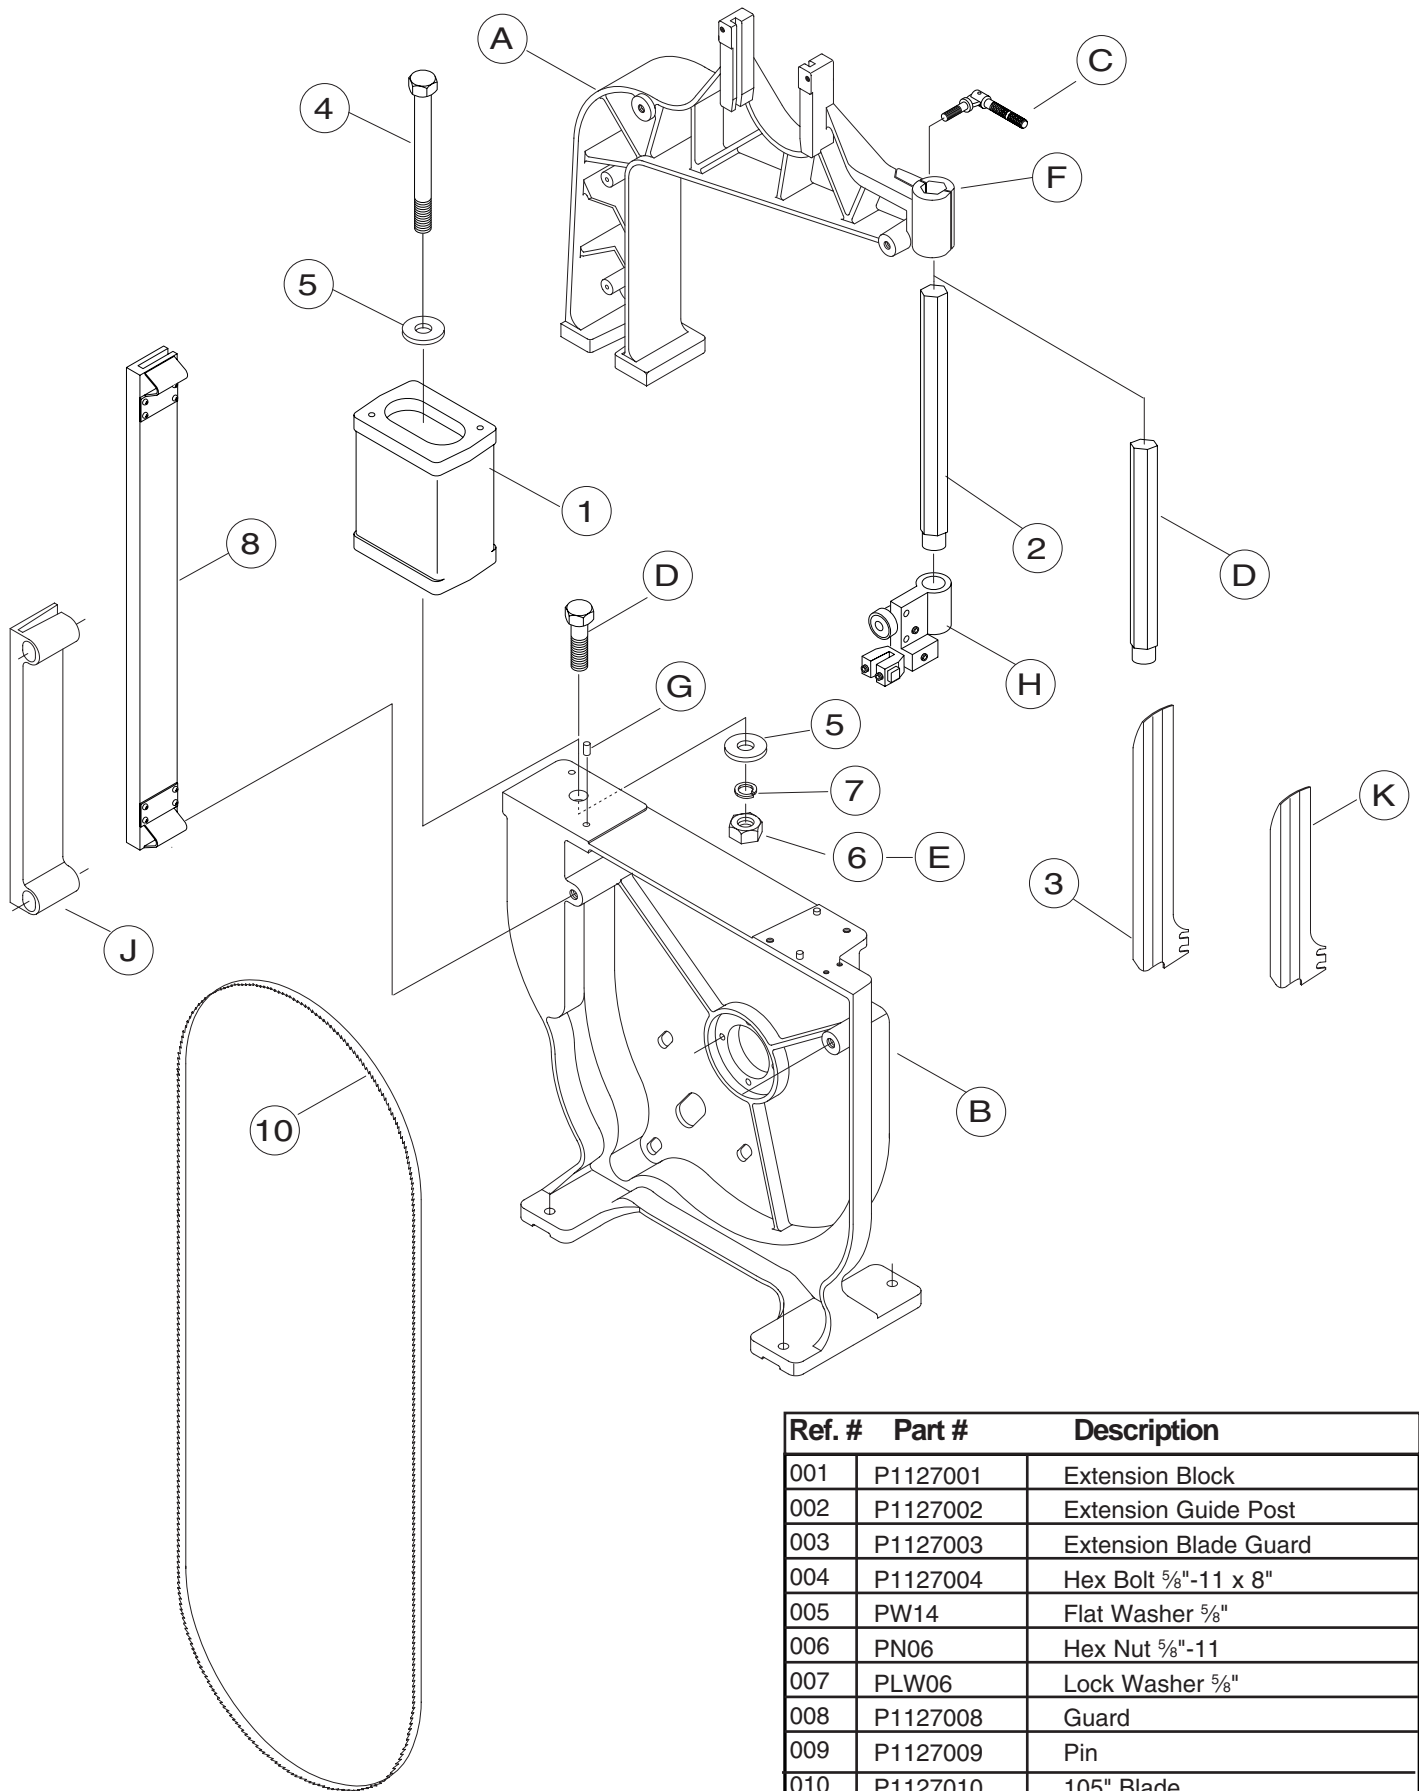

Extension Block Kit Parts List

Ref. #	Part #	Description
001	P1127001	Extension Block
002	P1127002	Extension Guide Post
003	P1127003	Extension Blade Guard
004	P1127004	Hex Bolt $\frac{5}{8}$ "-11 x 8"
005	PW14	Flat Washer $\frac{5}{8}$ "
006	PN06	Hex Nut $\frac{5}{8}$ "-11
007	PLW06	Lock Washer $\frac{5}{8}$ "
008	P1127008	Guard
009	P1127009	Pin
010	P1127010	105" Blade