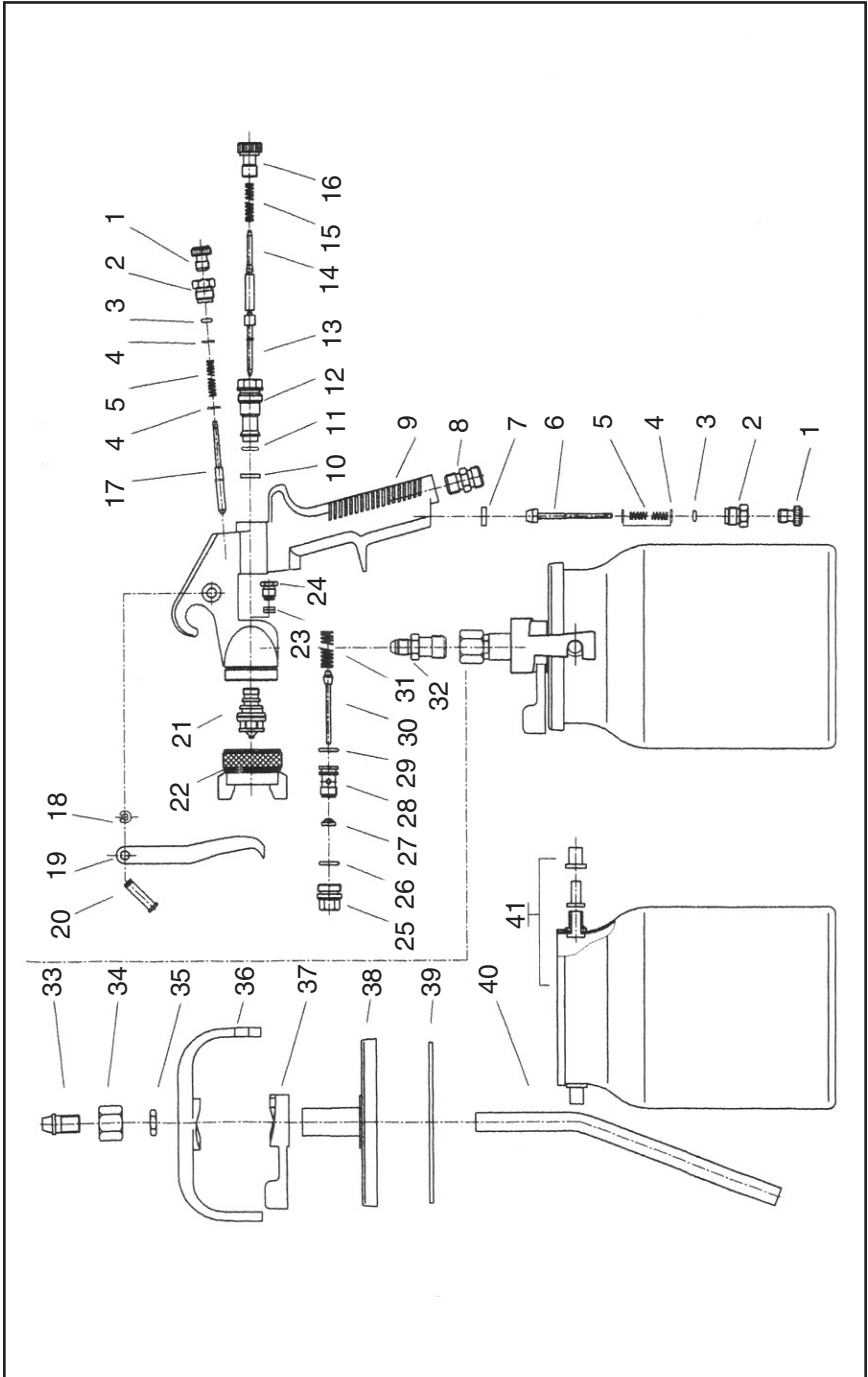

# Parts Breakdown H3255

# Parts List H3255

REF	PART #	DESCRIPTION	REF	PART #	DESCRIPTION
1	PH3255001	ADJUSTMENT SCREW	23	PH3255023	TENSILE WASHER
2	PH3255002	ADJUSTMENT KNOB	24	PH3255024	DIRECTIONAL SCREW
3	PH3255003	O-RING	25	PH3255025	SWITCH KNOB
4	PH3255004	FLAT WASHER	26	PH3255026	O-RING
5	PH3255005	AIR VALVE SPRING	27	PH3255027	SEALING WASHER
6	PH3255006	AIR INLET VALVE	28	PH3255028	SWITCH SEAT
7	PH3255007	RECTANGLE WASHER	29	PH3255029	O-RING
8	PH3255008	AIR INLE JOINT	30	PH3255030	AIR VALVE
9	PH3255009	GUN BODY	31	PH3255031	COMPRESSION SPRING
10	PH3255010	HOUSING WASHER	32	PH3255032	PAINT INLET JOINT
11	PH3255011	O-RING	33	PH3255033	PAINT INLET PLUG
12	PH3255012	NEEDLE HOUSING	34	PH3255034	NUT
13	PH3255013	FLUID ADJ. NEEDLE	35	PH3255035	NUT
14	PH3255014	SPRING CORE	36	PH3255036	POTHOOK
15	PH3255015	FLUID NEEDLE SPRING	37	PH3255037	SWITCH HANGER
16	PH3255016	FLUID ADJ SCREW	38	PH3255038	CONTAINER COVER
17	PH3255017	PATERN NEEDLE	39	PH3255039	WASHER
18	PH3255018	SNAP RETAINER	40	PH3255040	PAINT INLET PIPE
19	PH3255019	TRIGGER	41	PH3255041	CONTAINER
20	PH3255020	TRIGGER PIN	42*	PH3255042	SERVICE WRENCH
21	PH3255021	FLUID NOZZLE	43*	PH3255043	CLEANING BRUSH
22	PH3255022	AIR CAP	44*	PH3255044	BARBED AIR FITTING

\*Not shown in parts breakdown