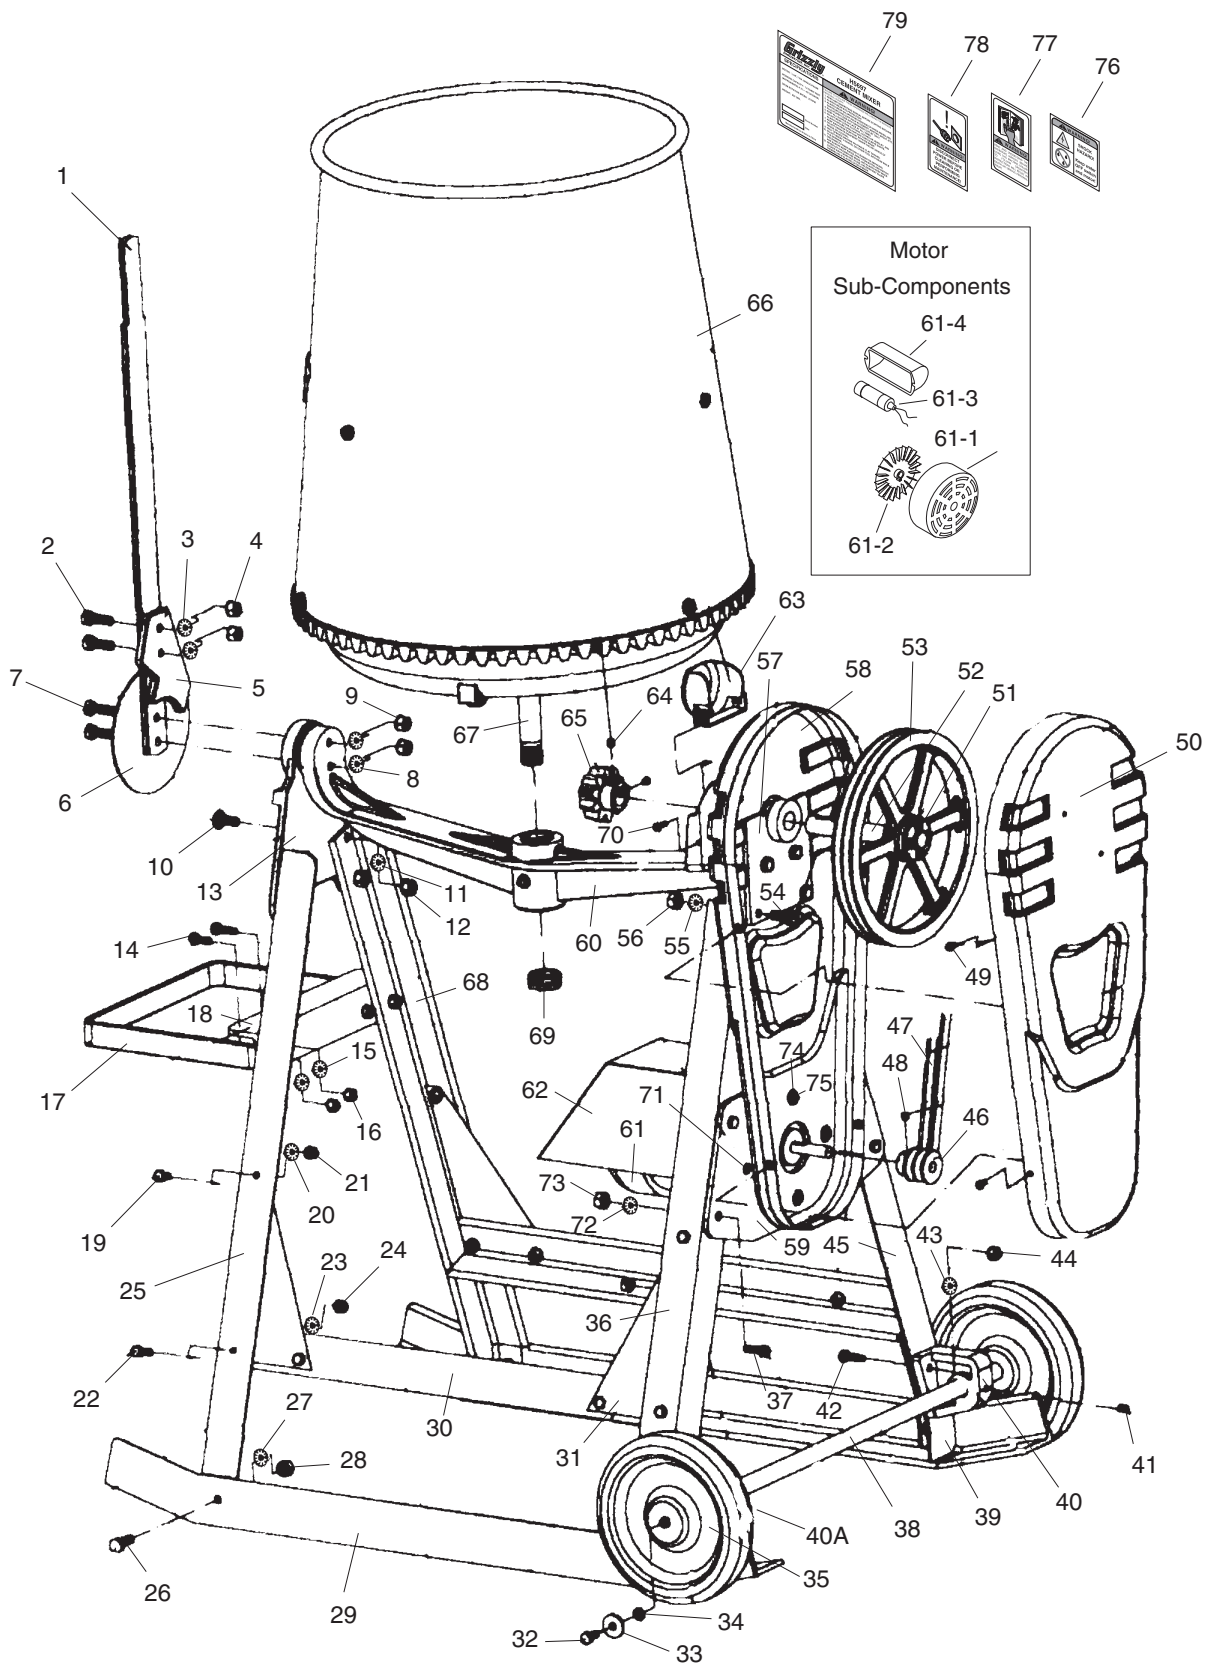

H5697 Parts Breakdown

H5697 Parts List

REF	PART #	DESCRIPTION
1	PH5697001	DUMP LEVER
2	PB01M	HEX BOLT M10-1.5 X 30
3	PTLW08M	EXT TOOTH WASHER 10MM
4	PN02M	HEX NUT M10-1.5
5	PH5697005	STOP PLATE
6	PH5697006	LEVER SAFETY GUARD
7	PB101M	HEX BOLT M10-1.5 X 70
8	PTLW08M	EXT TOOTH WASHER 10MM
9	PN02M	HEX NUT M10-1.5
10	PCB17M	CARRIAGE BOLT M10-1.5 X 25
11	PTLW08M	EXT TOOTH WASHER 10MM
12	PN02M	HEX NUT M10-1.5
13	PH5697013	YOKE SUPPORT
14	PB07M	HEX BOLT M8-1.25 X 25
15	PTLW09M	EXT TOOTH WASHER 8MM
16	PN03M	HEX NUT M8-1.25
17	PH5697017	HANDLE
18	PH5697018	HANDLE BRACE
19	PB03M	HEX BOLT M8-1.25 X 16
20	PTLW09M	EXT TOOTH WASHER 8MM
21	PN03M	HEX NUT M8-1.25
22	PB09M	HEX BOLT M8-1.25 X 20
23	PTLW09M	EXT TOOTH WASHER 8MM
24	PN03M	HEX NUT M8-1.25
25	PH5697025	RIGHT FRONT LEG
26	PB74M	HEX BOLT M10-1.5 X 20
27	PTLW08M	EXT TOOTH WASHER 10MM
28	PN02M	HEX NUT M10-1.5
29	PH5697029	SLIDE BRACE
30	PH5697030	CROSS BRACE
31	PH5697031	CORNER BRACE
32	PB09M	HEX BOLT M8-1.25 X 20
33	PW01M	FLAT WASHER 8MM
34	PTLW09M	EXT TOOTH WASHER 8MM
35	PH5697035	WHEEL
36	PH5697036	RIGHT BACK LEG
37	PB09M	HEX BOLT M8-1.25 X 20
38	PH5697038	AXLE
39	PH5697039	SLIDE BRACE
40	PH5697040	AXLE BRACE (RIGHT)
40A	PH5697040A	AXLE BRACE (LEFT)
41	PSS06M	SET SCREW M8-1.25 X 16