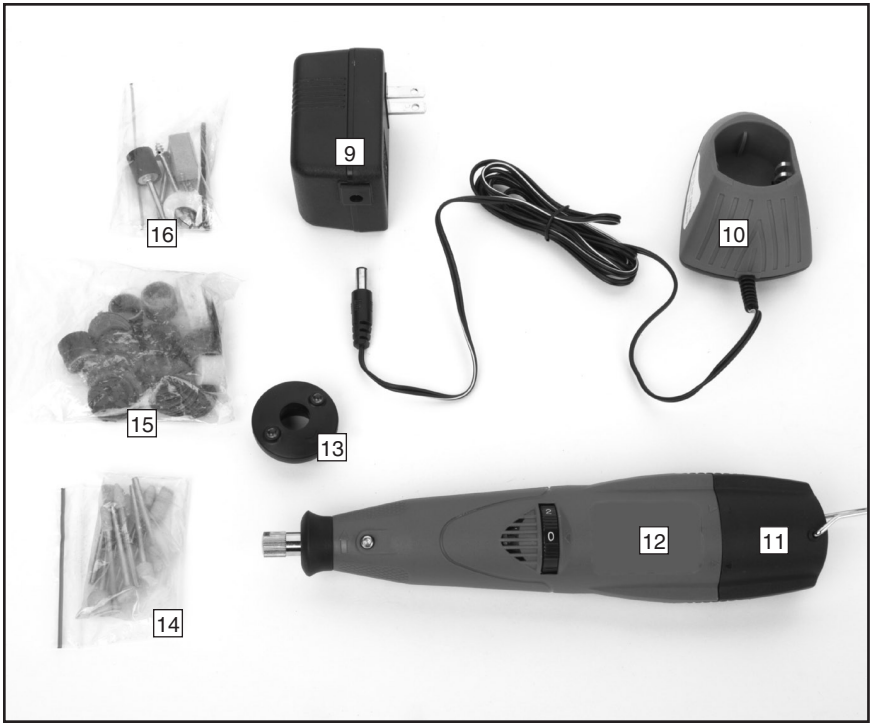

H6156 Cordless Mini Grinder Parts Breakdown

REF	PART #	DESCRIPTION
1	PH6156001	UPPER HOUSING
2	PH6156002	LOWER HOUSING
3	PH6156003	COLLET LOCK
4	PH6156004	COLLET SHIELD
5	PH6156005	COLLET
6	PH6156006	COLLET NUT
7	PH6156007	ARMATURE
8	PHTEK3	TAP SCREW #5 X 1/2

REF	PART #	DESCRIPTION
9	PH6156009	A/C ADAPTOR
10	PH6156010	BATTERY CHARGER
11	PH6156011	BATTERY
12	PH6156012	MINI GRINDER
13	PH6156013	FLASHLIGHT BASE
14	PH6156014	TOOL ASSORTMENT BAG
15	PH6156015	SANDING ASSORTMENT BAG
16	PH6156016	TOOL BIT ASSORTMENT BAG