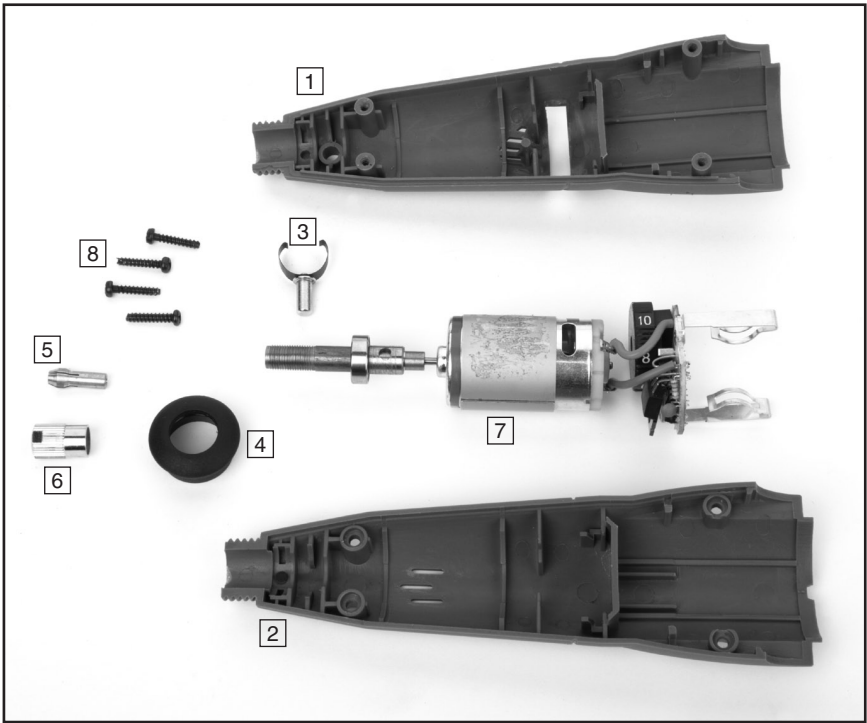

H6156 Cordless Mini Grinder Parts Breakdown

REF	PART #	DESCRIPTION
1	PH6156001	UPPER HOUSING
2	PH6156002	LOWER HOUSING
3	PH6156003	COLLET LOCK
4	PH6156004	COLLET SHIELD
5	PH6156005	COLLET
6	PH6156006	COLLET NUT
7	PH6156007	ARMATURE
8	PHTEK3	TAP SCREW #5 X 1/2

REF	PART #	DESCRIPTION
9	PH6156009	A/C ADAPTOR
10	PH6156010	BATTERY CHARGER
11	PH6156011	BATTERY
12	PH6156012	MINI GRINDER
13	PH6156013	FLASHLIGHT BASE
14	PH6156014	TOOL ASSORTMENT BAG
15	PH6156015	SANDING ASSORTMENT BAG
16	PH6156016	TOOL BIT ASSORTMENT BAG