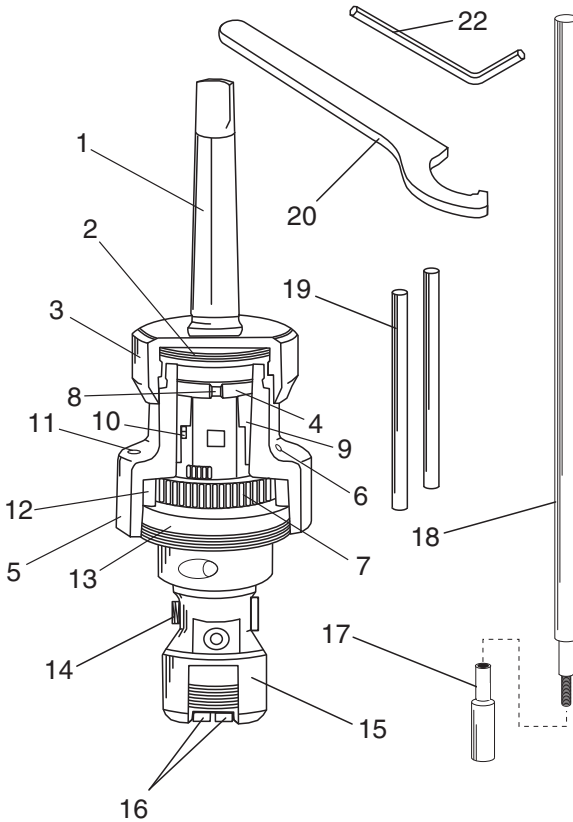

PARTS

REF PART # DESCRIPTION

1	PT10057001	ARBOR MT#2
2	PT10057002	CLUTCH PACK
3	PT10057003	CUP NUT
4	PT10057004	CAM
5	PT10057005	CAM PIN
6	PT10057006	MAIN BODY
7	PT10057007	GEAR WHEEL
8	PT10057008	WHEEL PIN
9	PT10057009	CLUTCH SLEEVE
10	PT10057010	CLUTCH PIN
11	PT10057011	BALL OILER

REF PART # DESCRIPTION

12	PT10057012	GUIDE BUSHING
13	PT10057013	SPINDLE
14	PT10057014	SPECIAL SCREW
15	PT10057015	CHUCK NUT
16	PT10057016	JAW SET
17	PT10057017	STOP LEVER NUT
18	PT10057018	STOP LEVER
19	PT10057019	CHEATER ROD
20	PT10057020	SPANNER WRENCH
22	PT10057022	HEX WRENCH 4MM